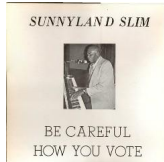

Sunnyland Slim - Be careful how you vote (1983)

Written by bluesever

Thursday, 22 November 2012 17:24 - Last Updated Saturday, 06 July 2013 12:26

Sunnyland Slim - Be careful how you vote (1983)

Side 1 1. *Be Careful How You Vote* 2. *I Done You Wrong* 3. *Sunnyland Train* 4. *You Have Heard of a Woman* 5. *Past Life* Side 2 1. *She Got a Thing Going On* 2. *Going Back to Memphis* 3. *The Devil Is a Busy Man* 4. *Woman Trouble Overnite* 5. *We Gonna Jump* 6. *Orphan Boy Blues*

Personnel: Sunnyland Slim (vocals, piano); Eddie Taylor, Hubert Sumlin, Lurrie Bell, Magic Slim (guitar); Sam Burckhardt (tenor saxophone); Beau Biley (trombone); Eddie Lusk (organ); Hasson Miah, Mickey Martin, Fred Grady, Chico Chism (drums).